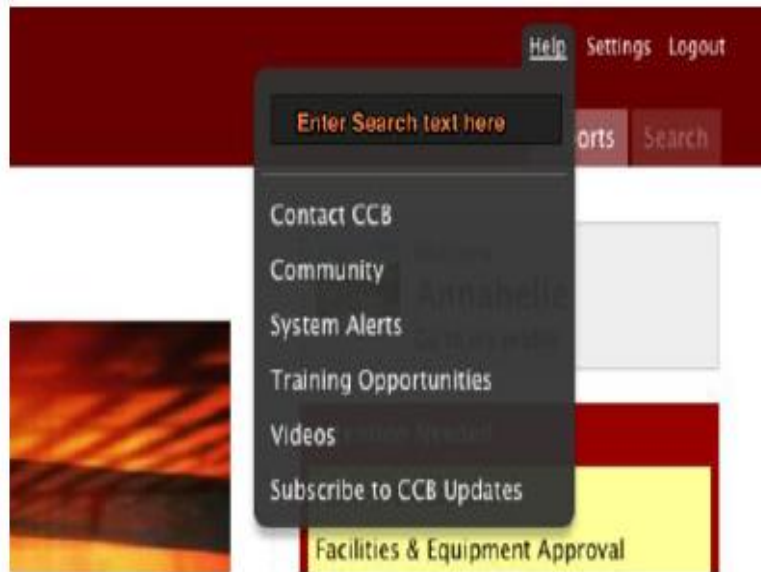

Additional Help

To learn more about our online community, please access the Help Center.

- Click Help from the top right corner of any page.
- Try Video if you would like to see the tools in action. Look for the Audience section to narrow down which videos you should watch.
- To ask a church staff member a question about the online community, use the Contact CCB link. Our designated contacts will appear under the Support Contacts section and you can easily email the question by clicking the Send Email link or contact the church at the number shown.